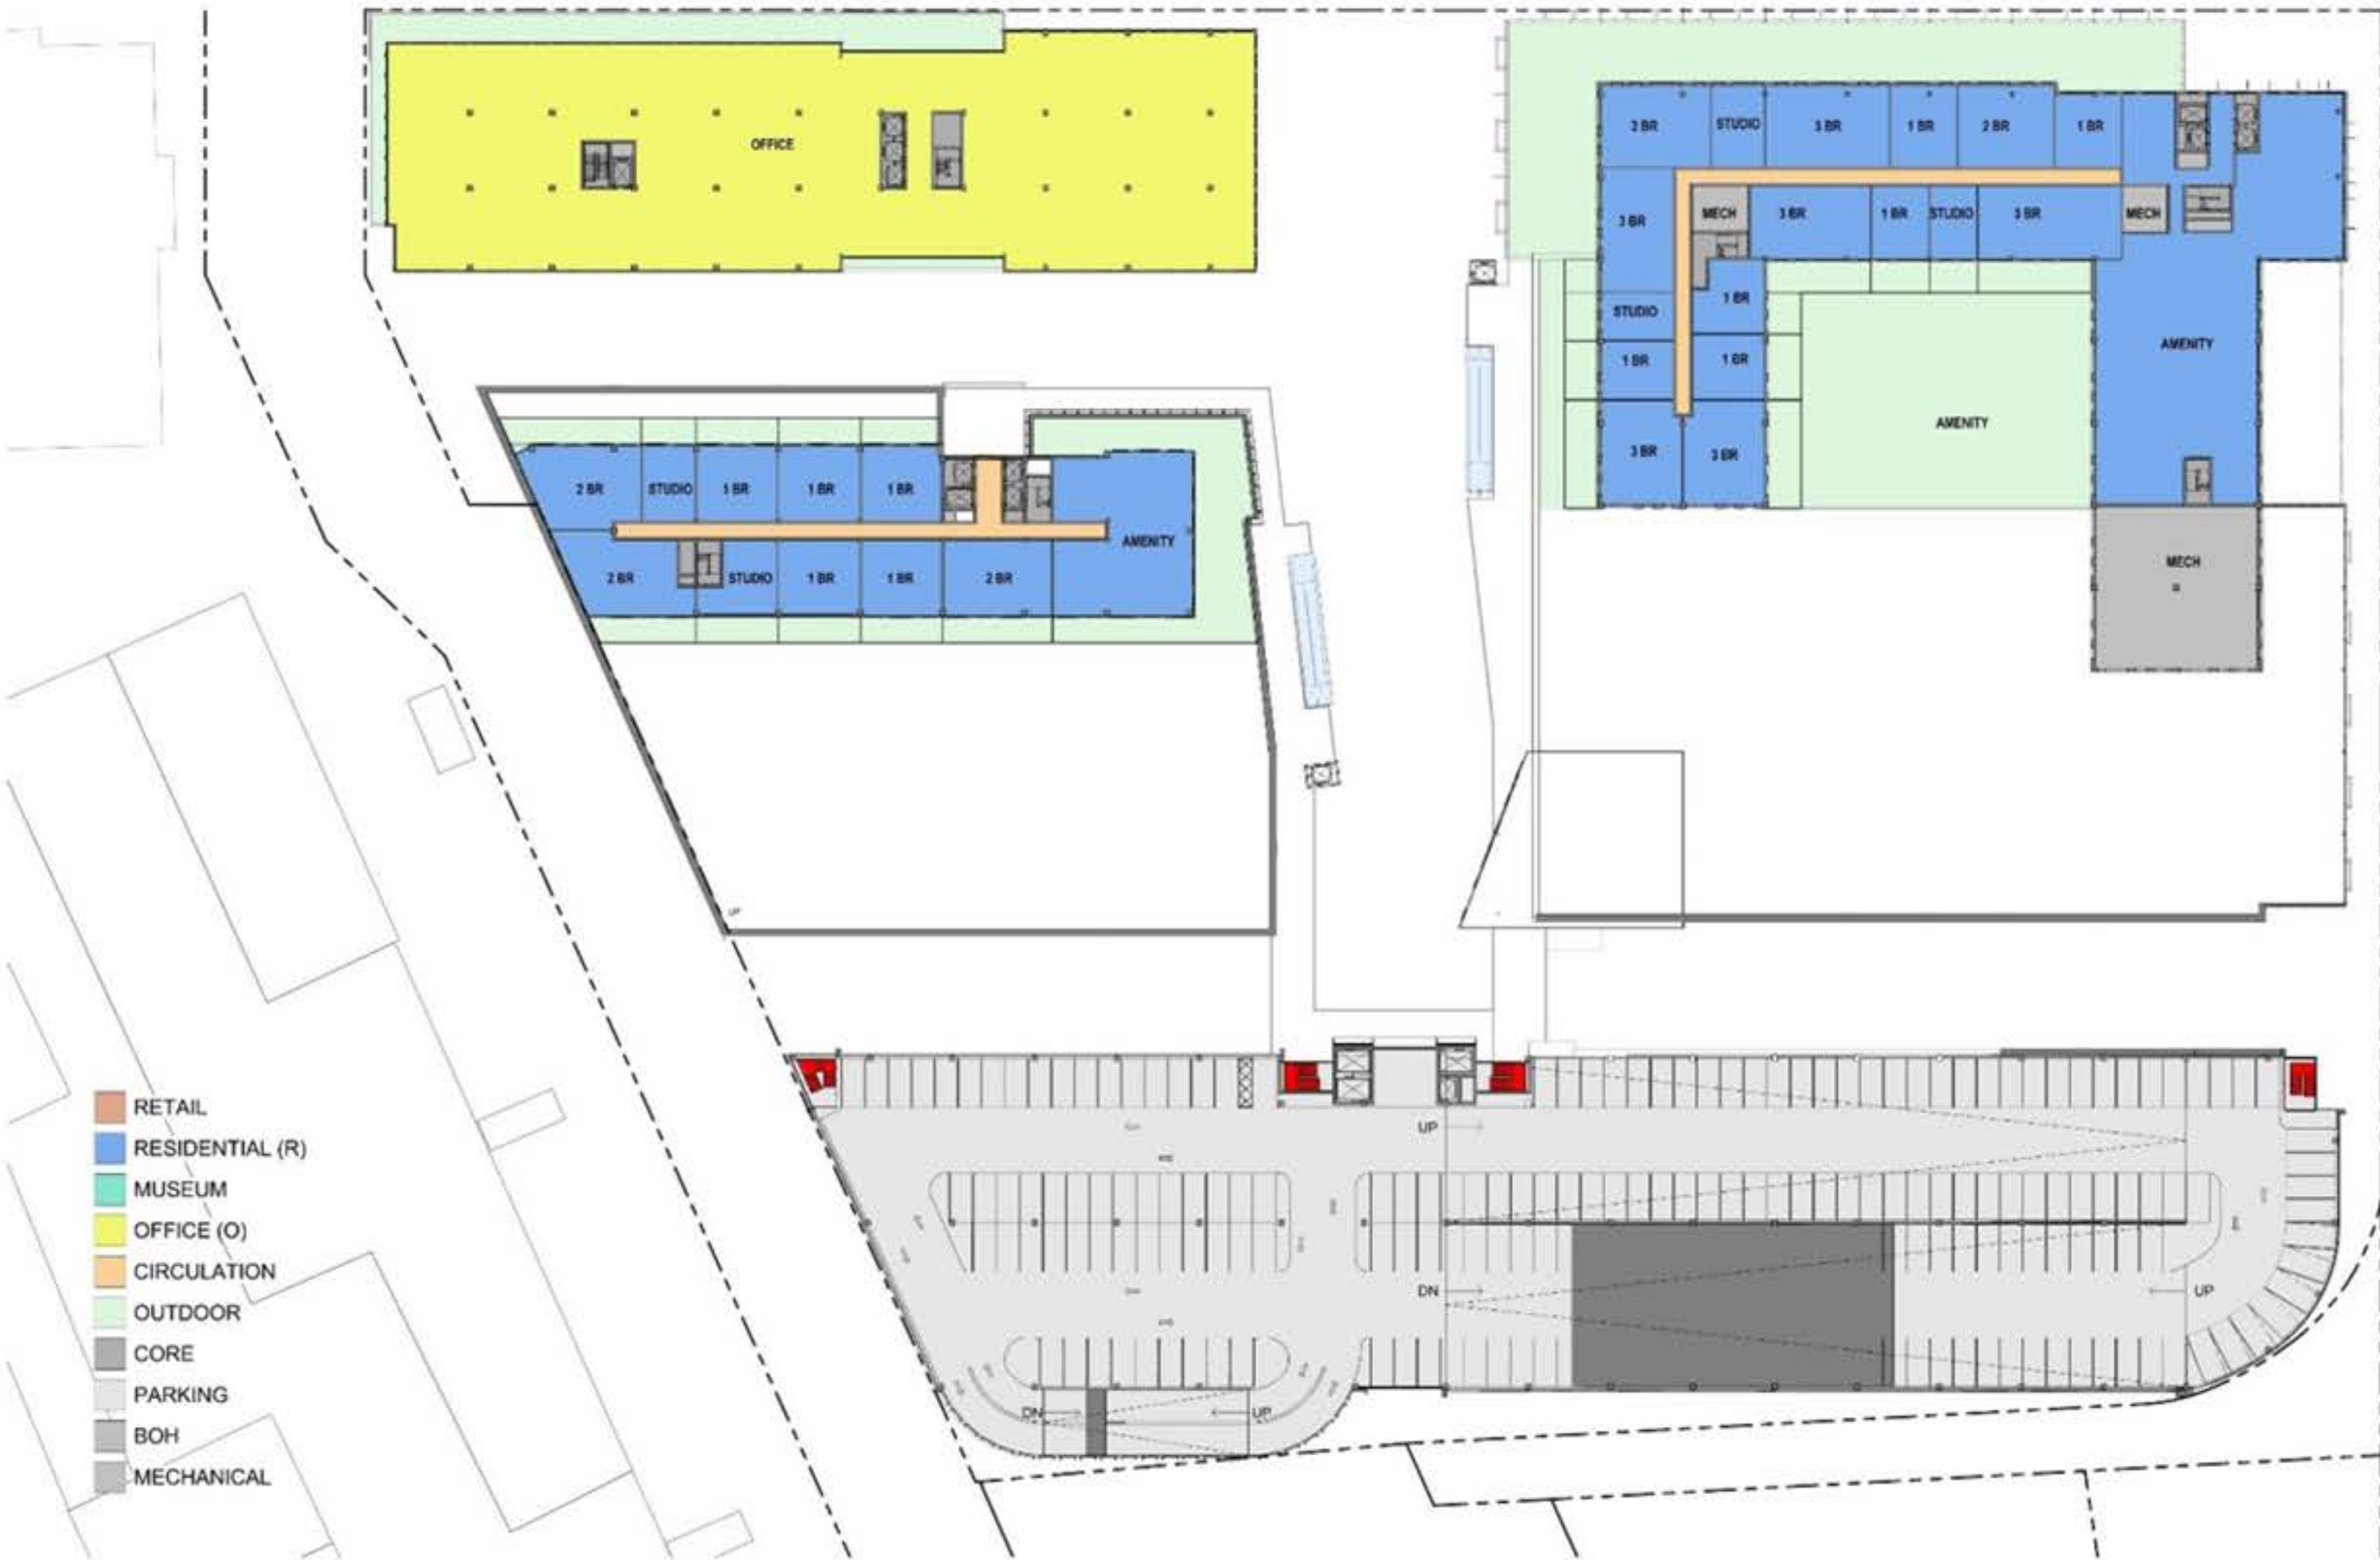

RETAIL 7708 SF

RETAIL 4417 SF

OFFICE LOBBY

MUSEUM LOBBY 1419 SF

RETAIL 3967 SF

BIKE STOR.

FC

WATER SERVICE

WATER SERVICE

LOADING

LOADING

LOADING

RETAIL BOH 3244 SF

RESTAURANT 2962 SF

LEASING

RESL LOBBY

GROCERY 20378 SF

ELECTRICAL NICHE

MAIN ELEC (ABOVE)

EM ELEC (ABOVE)

JOBS COMMUNITY

SEC

MAIN ELEC 218 SF

UP

- RETAIL
- RESIDENTIAL (R)
- MUSEUM
- OFFICE (O)
- CIRCULATION
- OUTDOOR
- CORE
- PARKING
- BOH
- MECHANICAL